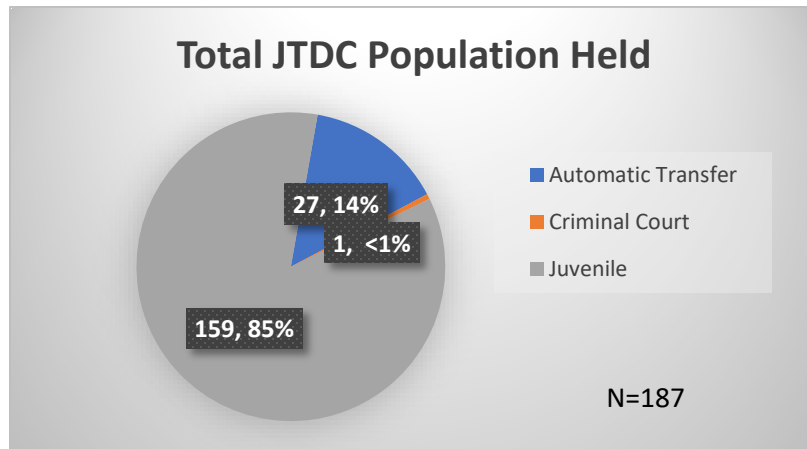

**Daily Data Dashboard – March 14, 2024**  
**Demographics for JTDC Population**  
**Thursday Morning Midnight Count**

Total # of probation Involved youth<sup>1</sup>: 1,336

<sup>1</sup> Probation Active: Any youth who is pending sentencing with an active social history, has been formally placed on probation or supervision with Cook County Juvenile Probation on the date of the report.

\*Age, Gender and Race for Criminal Court population (N=1) is not represented in this report.

**Daily Data Dashboard – March 14, 2024**  
**Demographics for JTDC Population**  
**Thursday Morning Midnight Count**