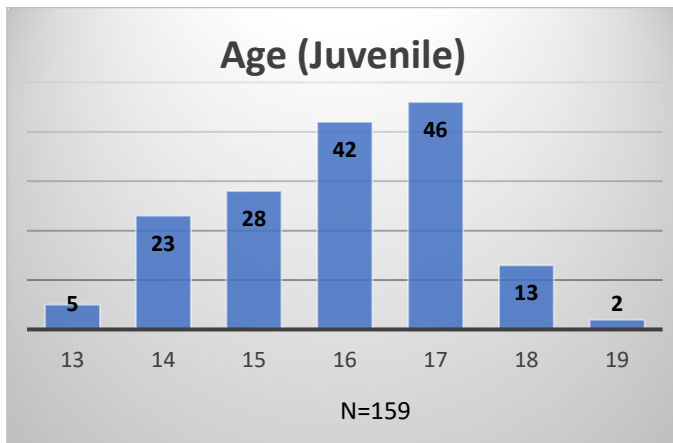

**Daily Data Dashboard – March 14, 2024**  
**Demographics for JTDC Population**  
**Thursday Morning Midnight Count**

Total # of probation Involved youth<sup>1</sup>: 1,336

<sup>1</sup> Probation Active: Any youth who is pending sentencing with an active social history, has been formally placed on probation or supervision with Cook County Juvenile Probation on the date of the report.

\*Age, Gender and Race for Criminal Court population (N=1) is not represented in this report.

**Daily Data Dashboard – March 14, 2024**  
**Demographics for JTDC Population**  
**Thursday Morning Midnight Count**