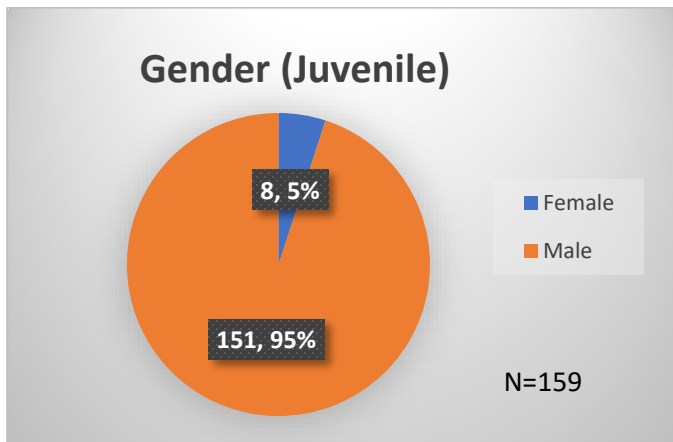

**Daily Data Dashboard – March 14, 2024**  
**Demographics for JTDC Population**  
**Thursday Morning Midnight Count**

Total # of probation Involved youth<sup>1</sup>: 1,336

<sup>1</sup> Probation Active: Any youth who is pending sentencing with an active social history, has been formally placed on probation or supervision with Cook County Juvenile Probation on the date of the report.

\*Age, Gender and Race for Criminal Court population (N=1) is not represented in this report.

**Daily Data Dashboard – March 14, 2024**  
**Demographics for JTDC Population**  
**Thursday Morning Midnight Count**