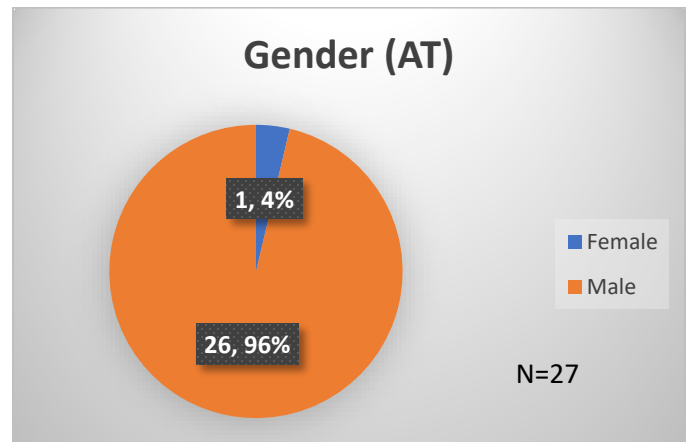

**Daily Data Dashboard – March 14, 2024**  
**Demographics for JTDC Population**  
**Thursday Morning Midnight Count**

Total # of probation Involved youth<sup>1</sup>: 1,336

<sup>1</sup> Probation Active: Any youth who is pending sentencing with an active social history, has been formally placed on probation or supervision with Cook County Juvenile Probation on the date of the report.

\*Age, Gender and Race for Criminal Court population (N=1) is not represented in this report.

**Daily Data Dashboard – March 14, 2024**  
**Demographics for JTDC Population**  
**Thursday Morning Midnight Count**