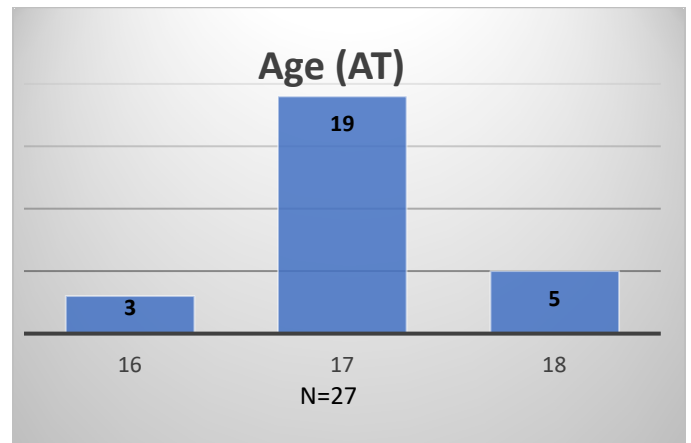

**Daily Data Dashboard – March 14, 2024**  
**Demographics for JTDC Population**  
**Thursday Morning Midnight Count**

Total # of probation Involved youth<sup>1</sup>: 1,336

<sup>1</sup> Probation Active: Any youth who is pending sentencing with an active social history, has been formally placed on probation or supervision with Cook County Juvenile Probation on the date of the report.

\*Age, Gender and Race for Criminal Court population (N=1) is not represented in this report.

**Daily Data Dashboard – March 14, 2024**  
**Demographics for JTDC Population**  
**Thursday Morning Midnight Count**